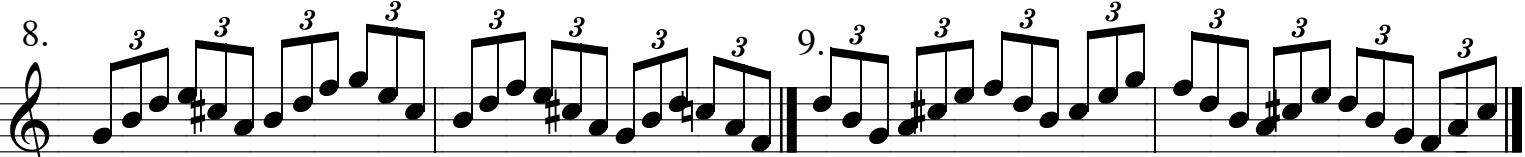

V7#11 Scale Study_Rick Keller_Futuresax.com

♩ = 90 Up To ♩ = 120

Play extended range : from root to highest note in scale EorF
down to lowest note B or Bb and back to root

1.

2.

3.

4.

5.

6.

7.

8.

9.