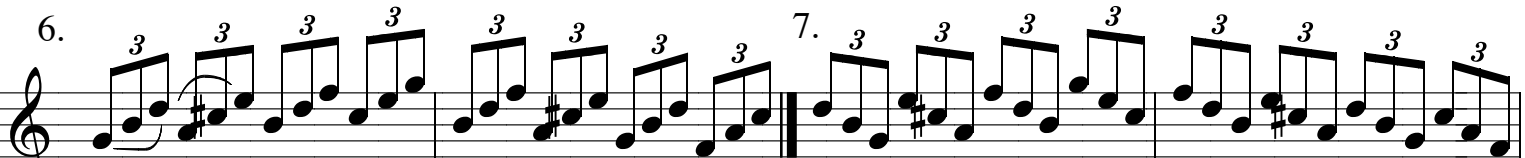

V7#11 Scale Study_Rick Keller_Futuresax.com

♩ = 90 Up To ♩ = 120

Play extended range : from root to highest note in scale EorF
down to lowest note B or Bb and back to root

1.

2.

3.

4.

5.

6.

7.

8.

9.