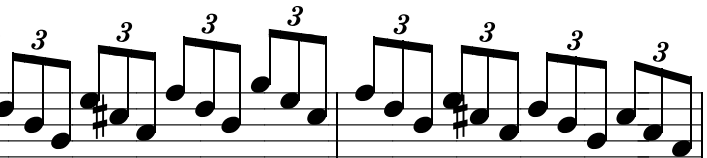

V7#11 Scale Study_Rick Keller_Futuresax.com

♩ = 90 Up To ♩ = 120

Play extended range : from root to highest note in scale EorF
down to lowest note B or Bb and back to root

1.

2.

3.

4.

5.

6.

7.

8.

9.